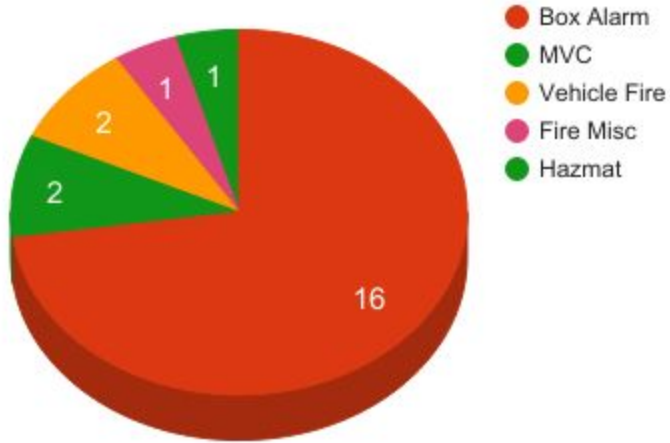

Engine 63 - Total Incidents