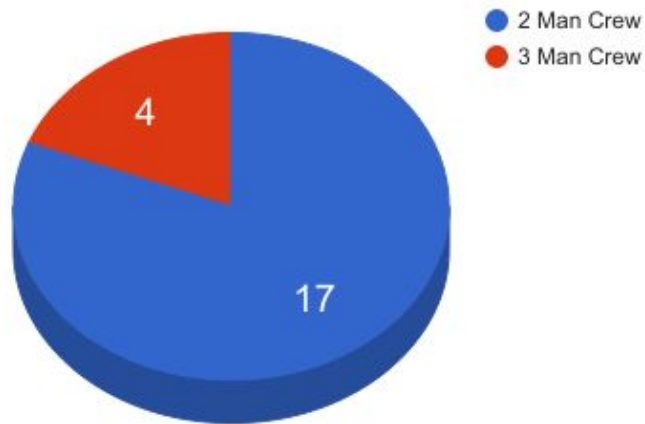

Squad 61 - Staffing Per Incident