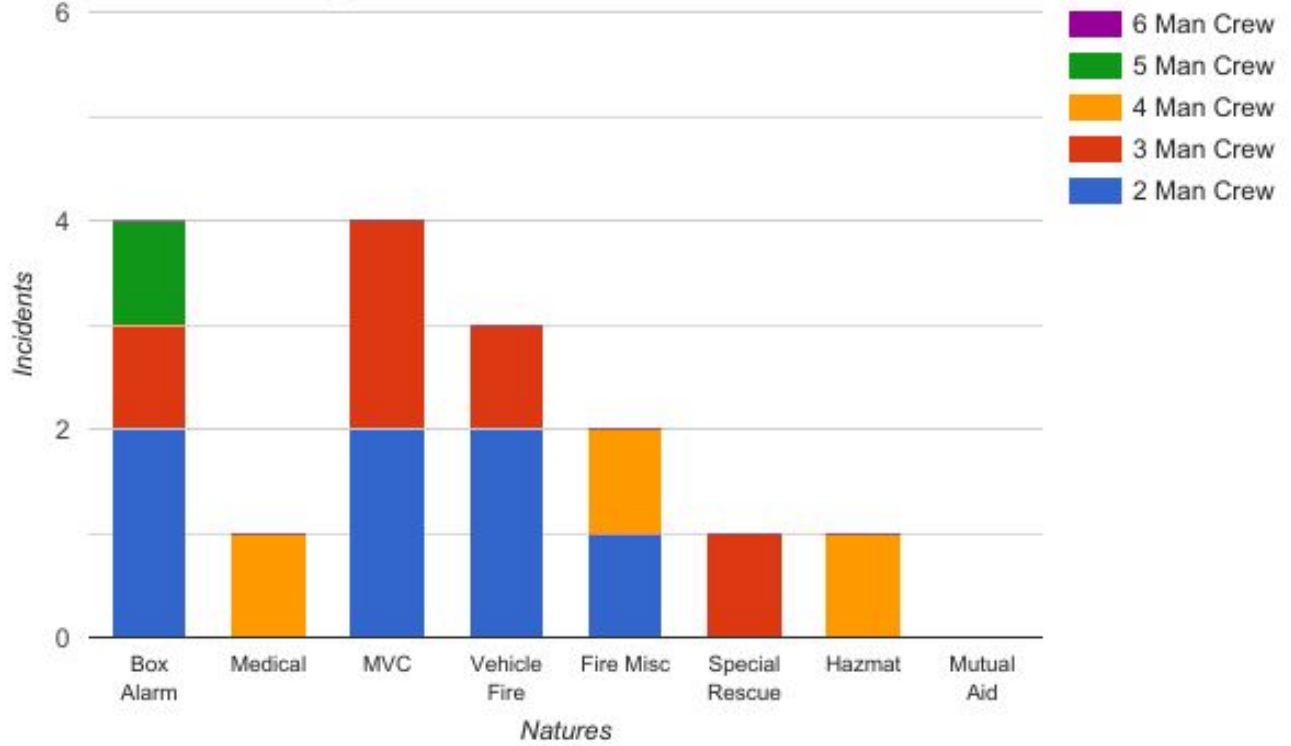

Rescue 67 - Night Staff Incidents