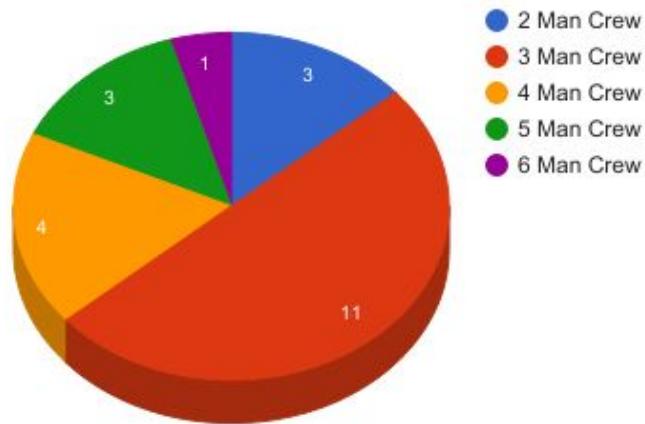

Engine 63 - Staffing Per Incident