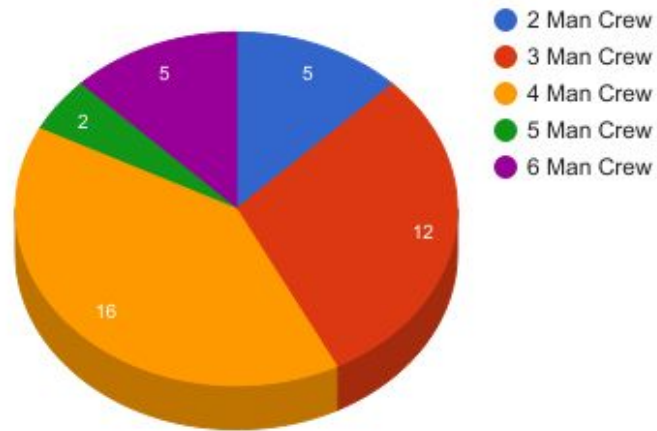

Rescue 64 - Staffing Per Incident