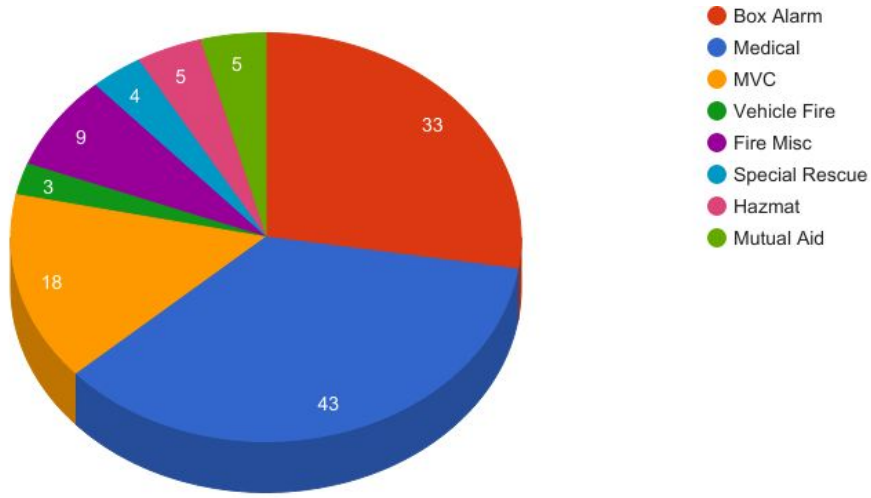

V[ca/0 &ã ^ } o k 120
Á
Á
Á