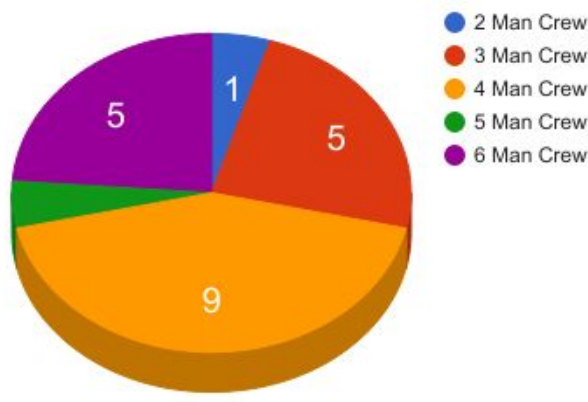

Á

Rescue 64 - Night Staffing