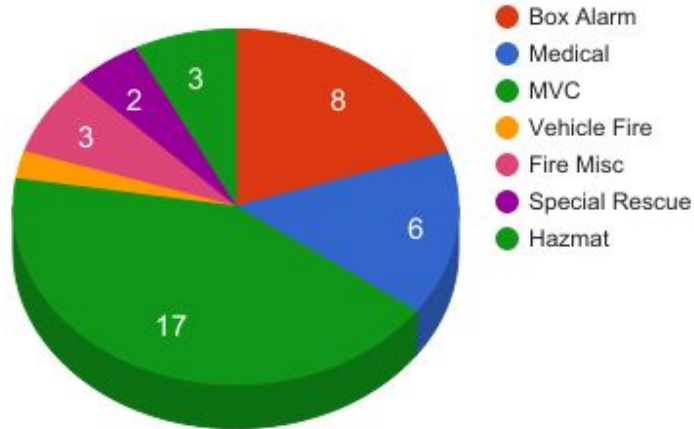

### Truck 62 - Total Incidents

### Truck 62 - Staffing Per Incident

Á

Á

Á

Á

### Rescue 64 - Total Incidents