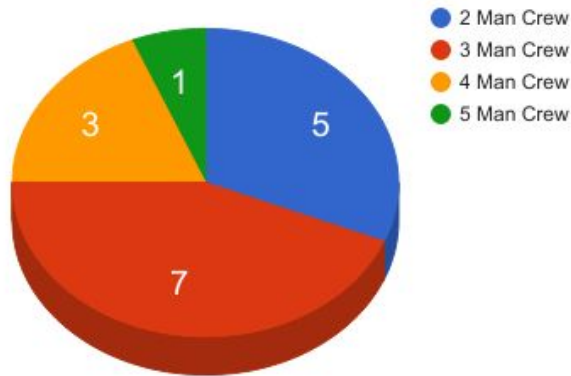

Squad 62 - Day Staffing