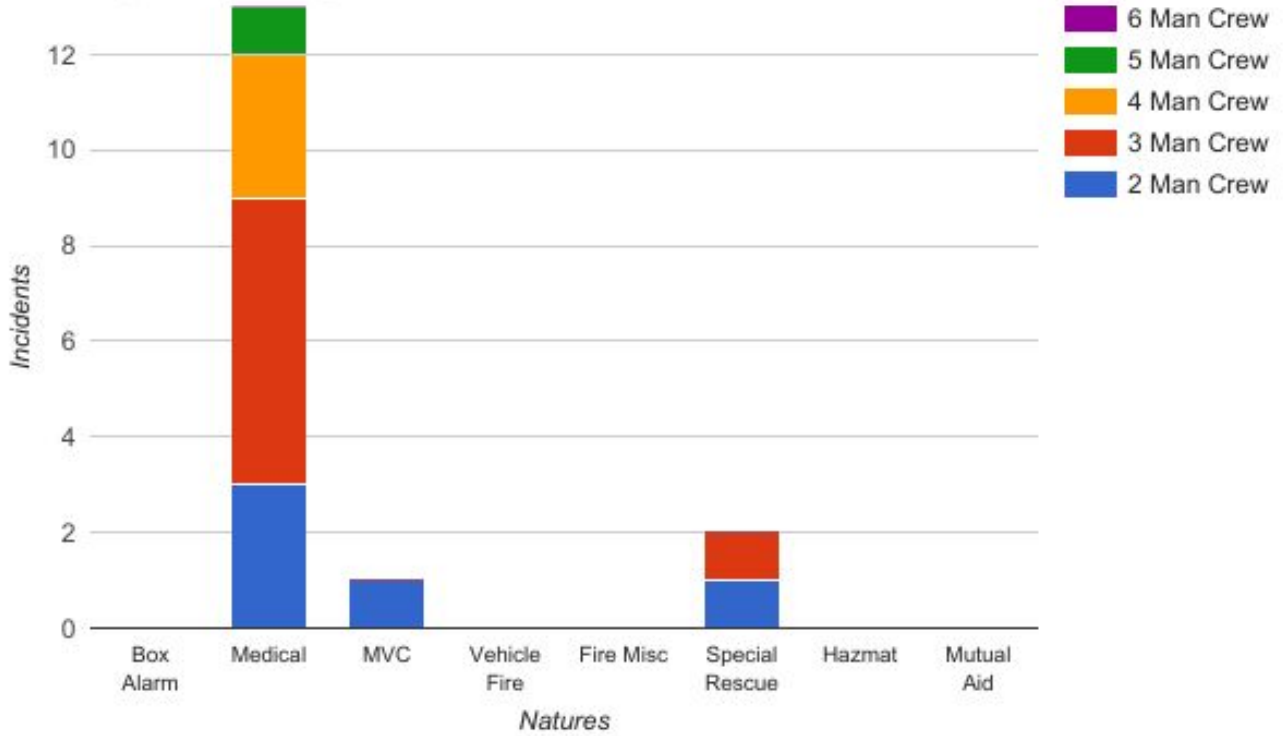

Squad 62 - Day Staff Incidents