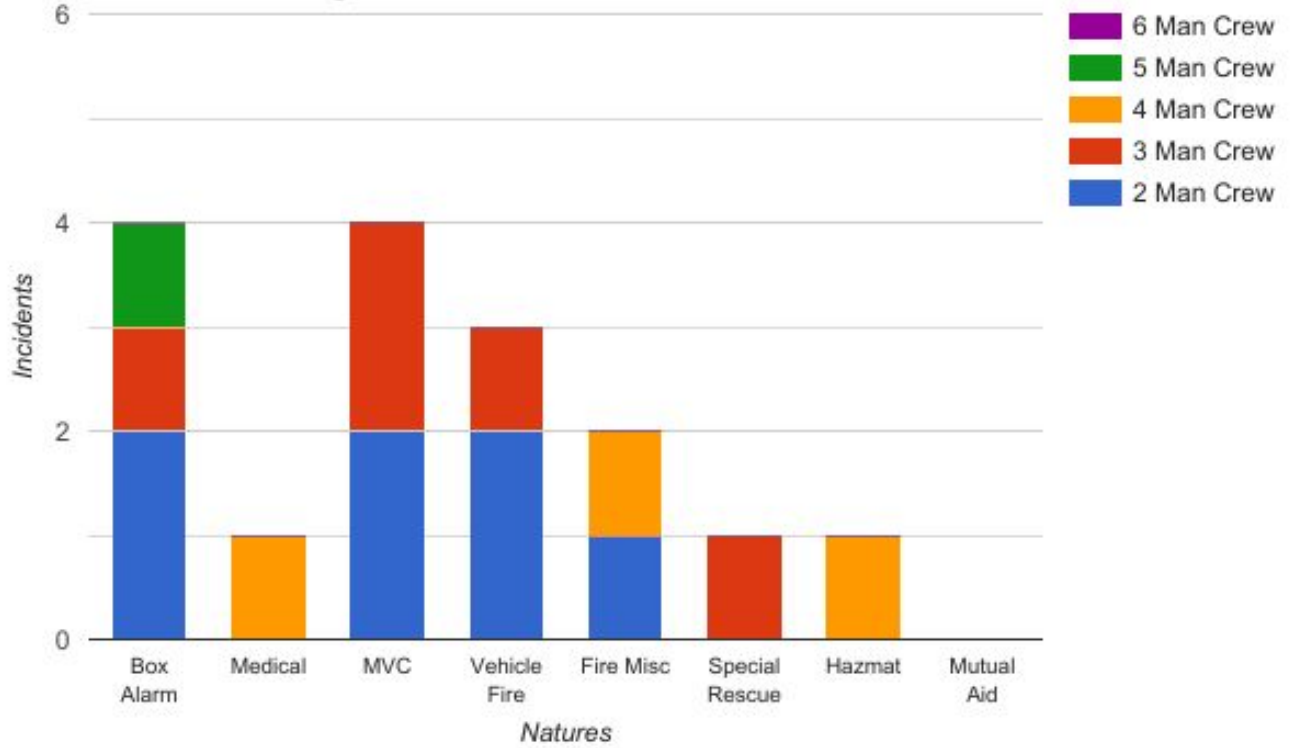

Rescue 67 - Night Staff Incidents