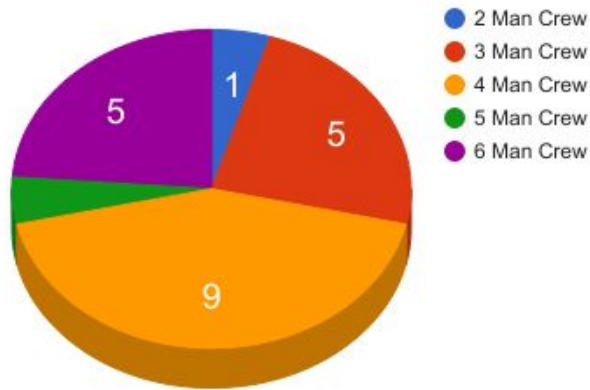

Á

Rescue 64 - Night Staffing