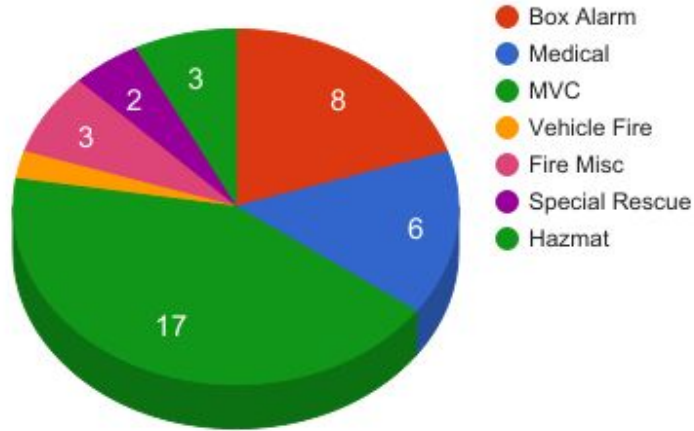

Rescue 64 - Total Incidents