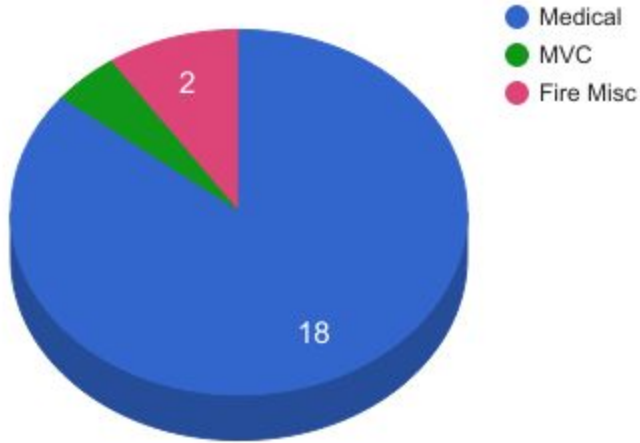

Squad 61 - Total Incidents