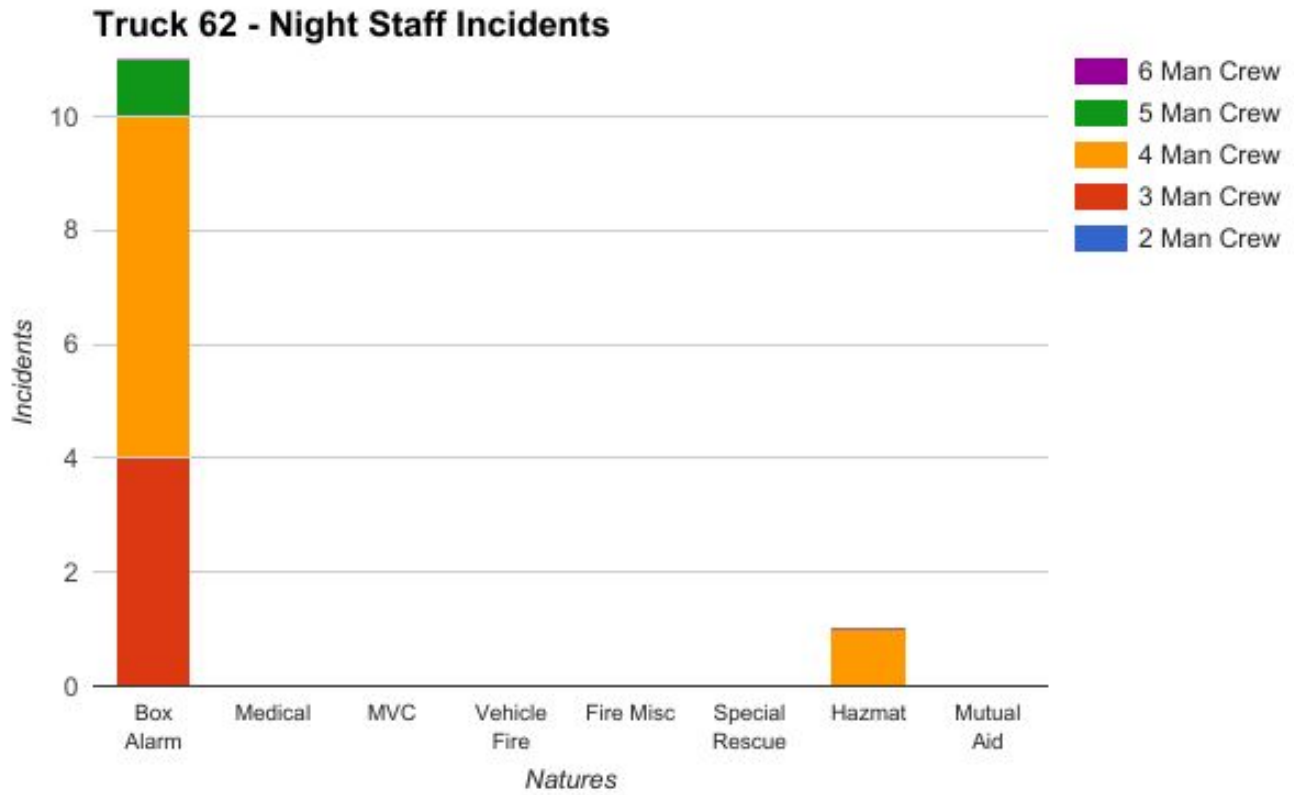

### Truck 62 - Total Incidents

### Truck 62 - Staffing Per Incident

Á

Á

Á

Á

### Rescue 64 - Total Incidents