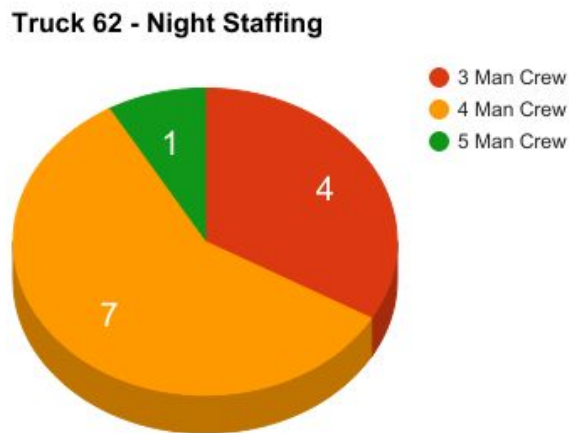

### Truck 62 - Total Incidents

### Truck 62 - Staffing Per Incident

Á

Á

Á

Á

### Rescue 64 - Total Incidents