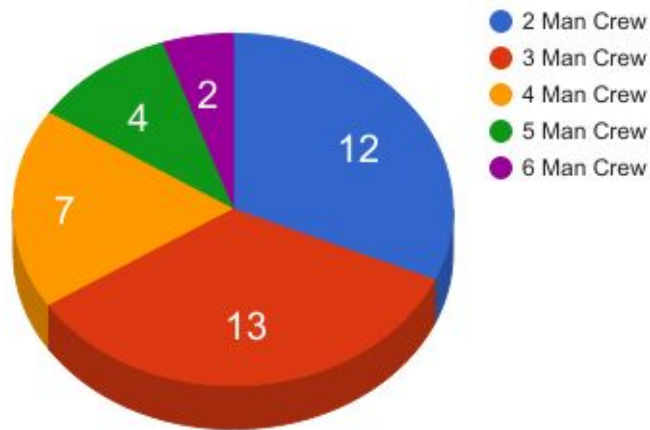

Squad 62 - Staffing Per Incident